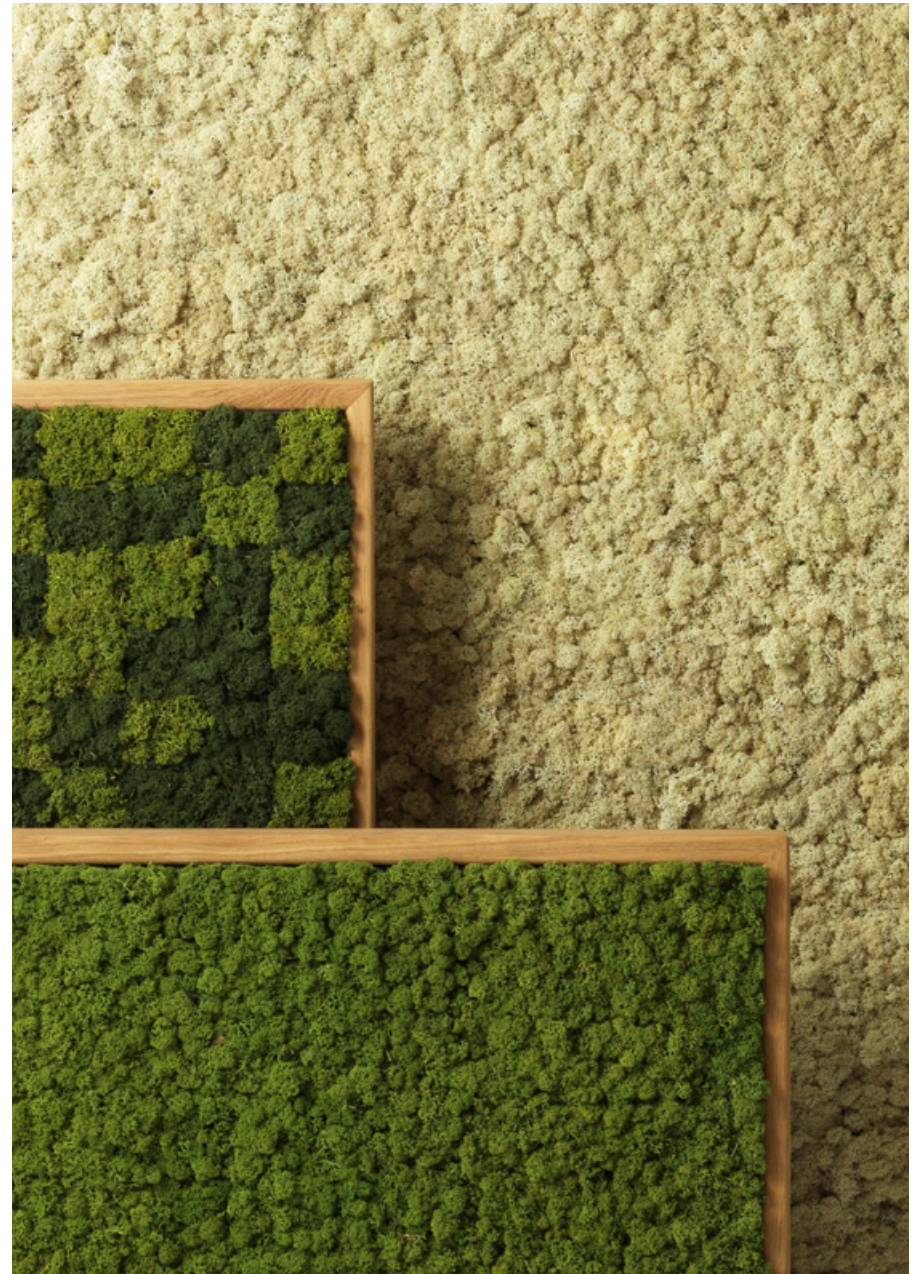

Pixel Framed

In colours Moss, Natural, Apple, Azure, Honey & Ruby